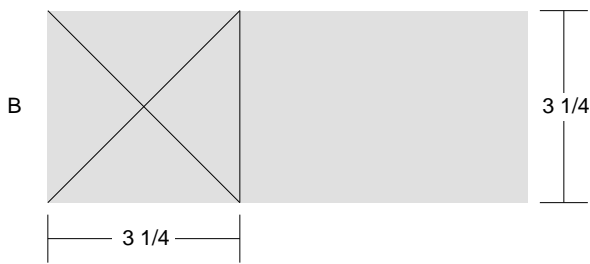

19) Checkerboard

Key Block (41/100 actual size)

Cutting Diagrams

Patch Count