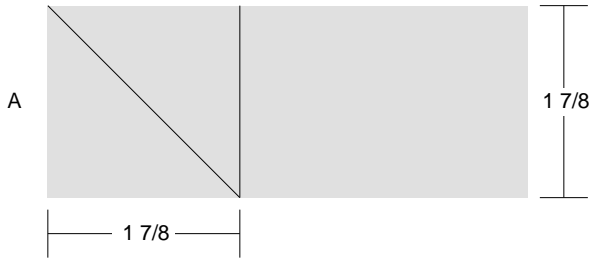

19) Checkerboard

Key Block (41/100 actual size)

Cutting Diagrams

Patch Count