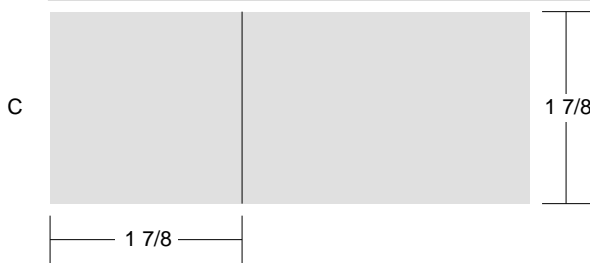

19) Checkerboard

Key Block (41/100 actual size)

Cutting Diagrams

Patch Count