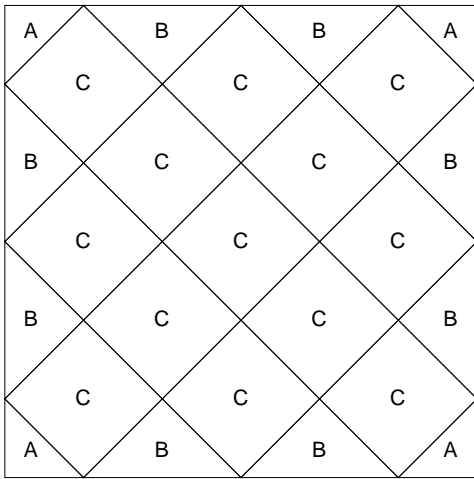

19) Checkerboard

Key Block (41/100 actual size)

Cutting Diagrams

Patch Count